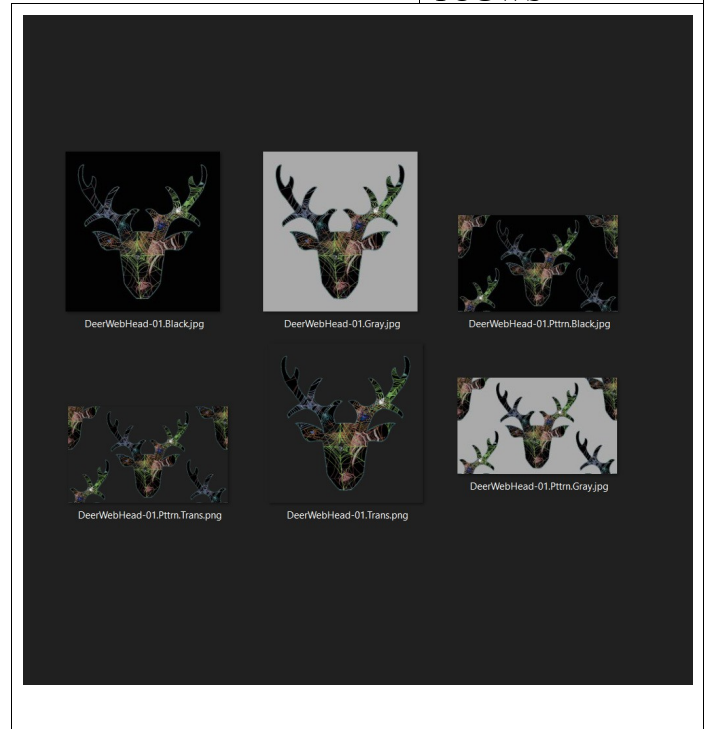

Each group has a set of backgrounds, generally a transparent, black and gray. One or more repeating pattern layouts are available. The full selections of available textures are in-world at the Milda Region location. Set-1 contains the repeating pattern with a single head in the middle and quarters in each corner.

The transparent images are best for materials that you can change the background color independently on. These are used in their full size for RL clothing at RedBubble.com, Society6.com and other sites.

The most current Terms of Sales and Service are at <http://sl.thunderchild.net>

Please do not resale these textures and patterns by themselves. They must be part of a build and not as Full Permissions. (Full Perm). Refer to the Second Life Terms of Service <https://www.lindenlab.com/legal/second-life-terms-and-conditions>

If you have any questions or comments, please contact me at any of the following.

Suggestion Drop Boxes at Milda

<http://maps.secondlife.com/secondlife/Milda/205/161/55>

Facebook page

<https://www.facebook.com/AJLeibengeist/>

IM me or email me

ajleibengeist@thunderchild.net

Thanks Again!

AJ